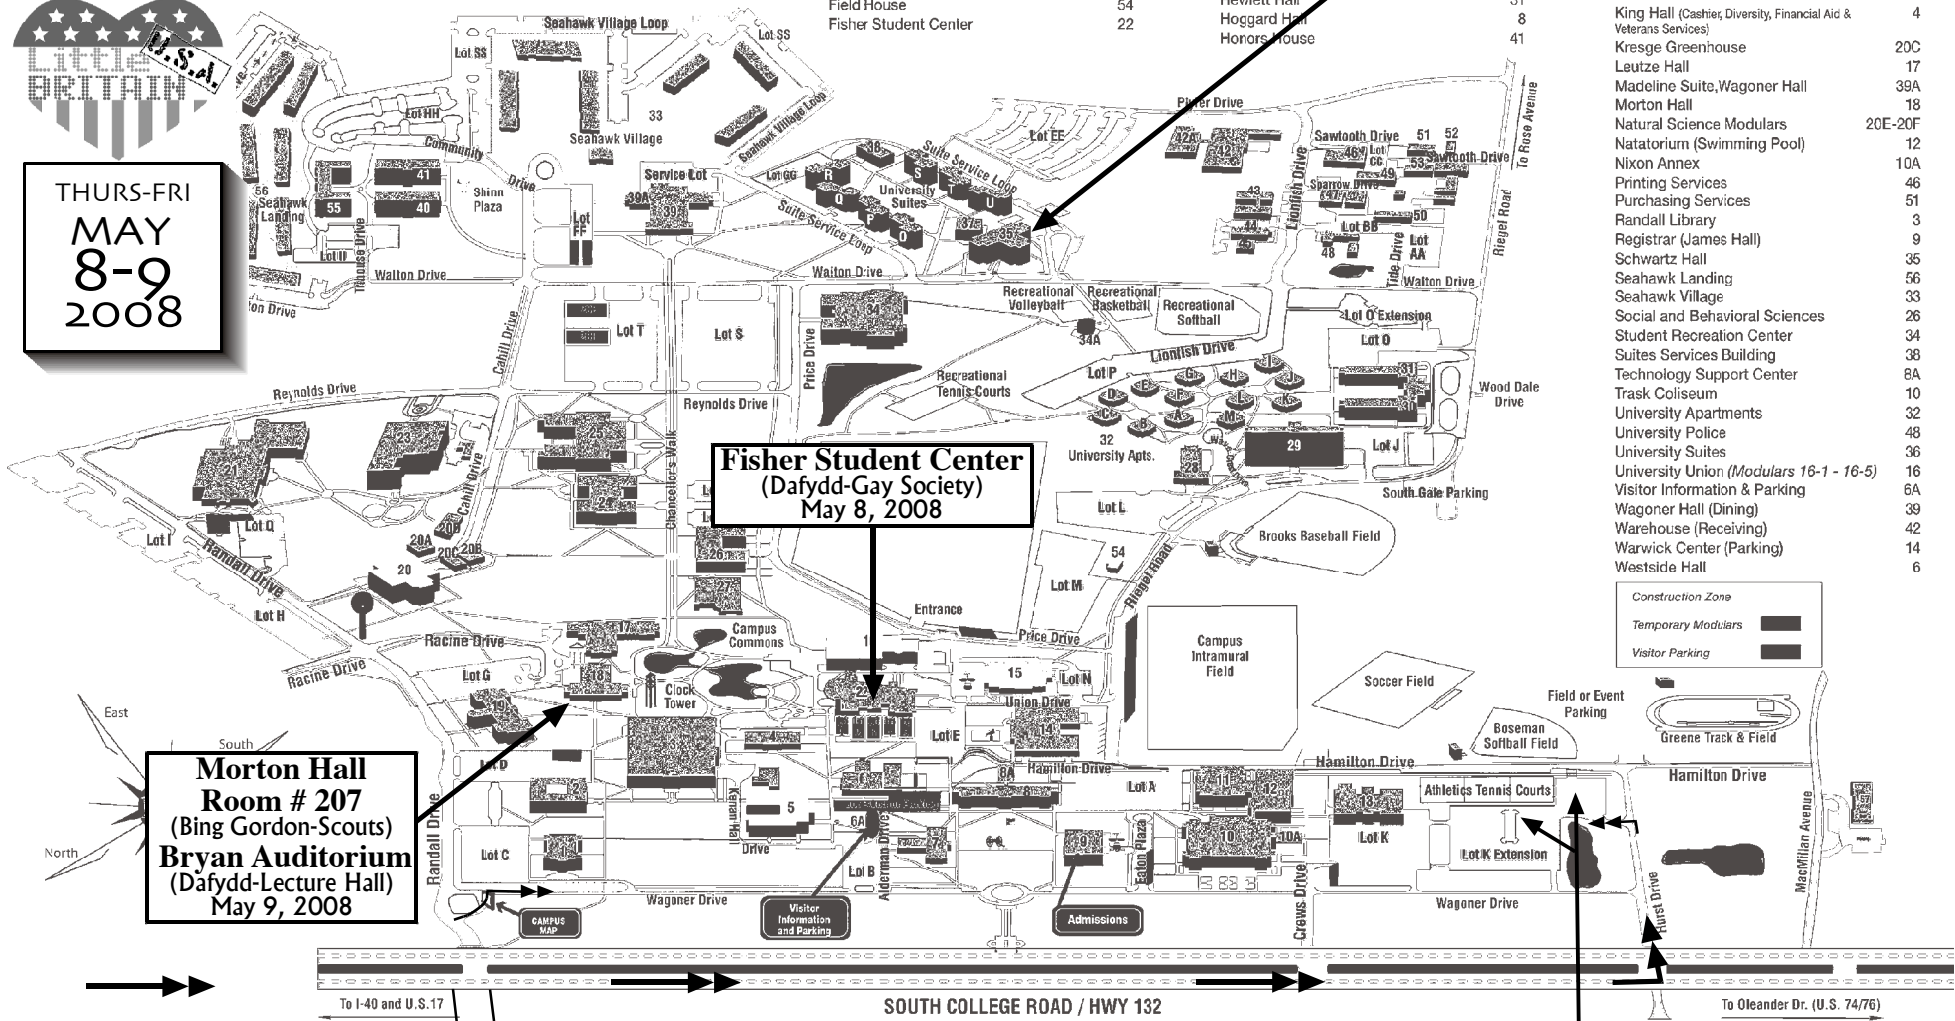

Cornerstone Hall	55
Cultural Arts Building	21
DeLoach Hall	2
Dobo Hall	25
Education Building (Watson School of Ed.)	23
Facilities	47
Field House	54
Fisher Student Center	22

Friday Annex (S)	20
Friday Hall	29
Galloway Hall	34A
Gazebo	30
Graham Hall	11
Harover Hall	31
Hewlett Hall	8
Hoggard Hall	41
Honors House	

Housing and Residence Life	37
Information, Visitors	6A
International House	40
Isaac Bear Early College High School	57
James Hall (Admissions, Graduate School, Registrar)	9
Kenan Auditorium	1
Kenan Hall	5
King Hall (Cashier, Diversity, Financial Aid & Veterans Services)	4
Kresge Greenhouse	20C
Leutze Hall	17
Madeline Suite, Wagoner Hall	39A
Morton Hall	18
Natural Science Modulares	20E-20F
Natural Science (Swimming Pool)	12
Nixon Annex	10A
Printing Services	46
Purchasing Services	51
Randall Library	3
Registrar (James Hall)	9
Schwartz Hall	35
Seahawk Landing	56
Seahawk Village	33
Social and Behavioral Sciences	26
Student Recreation Center	34
Suites Services Building	38
Technology Support Center	8A
Trask Coliseum	10
University Apartments	32
University Police	48
University Suites	36
University Union (Modulares 16-1 - 16-5)	16
Visitor Information & Parking	6A
Wagoner Hall (Dining)	39
Warehouse (Receiving)	42
Warwick Center (Parking)	14
Westside Hall	6

THURS-FRI
MAY
8-9
2008

**Fisher Student Center
(Dafydd-Gay Society)
May 8, 2008**

**Schwartz Residence
Hall (1st Floor)
(Dafydd-Noisy Neighbors)
May 8, 2008**

**Morton Hall
Room # 207
(Bing Gordon-Scouts)
Bryan Auditorium
(Dafydd-Lecture Hall)
May 9, 2008**

**LOT "K" EXTENSION
CAST & CREW PARKING
CATERING, BASE CAMP
"Everything you're lookin' for!"**

Construction Zone
Temporary Modulares
Visitor Parking

To I-40 and U.S.17 | SOUTH COLLEGE ROAD / HWY 132 | To Oleander Dr. (U.S. 74/76)

REVISED 5/06/08