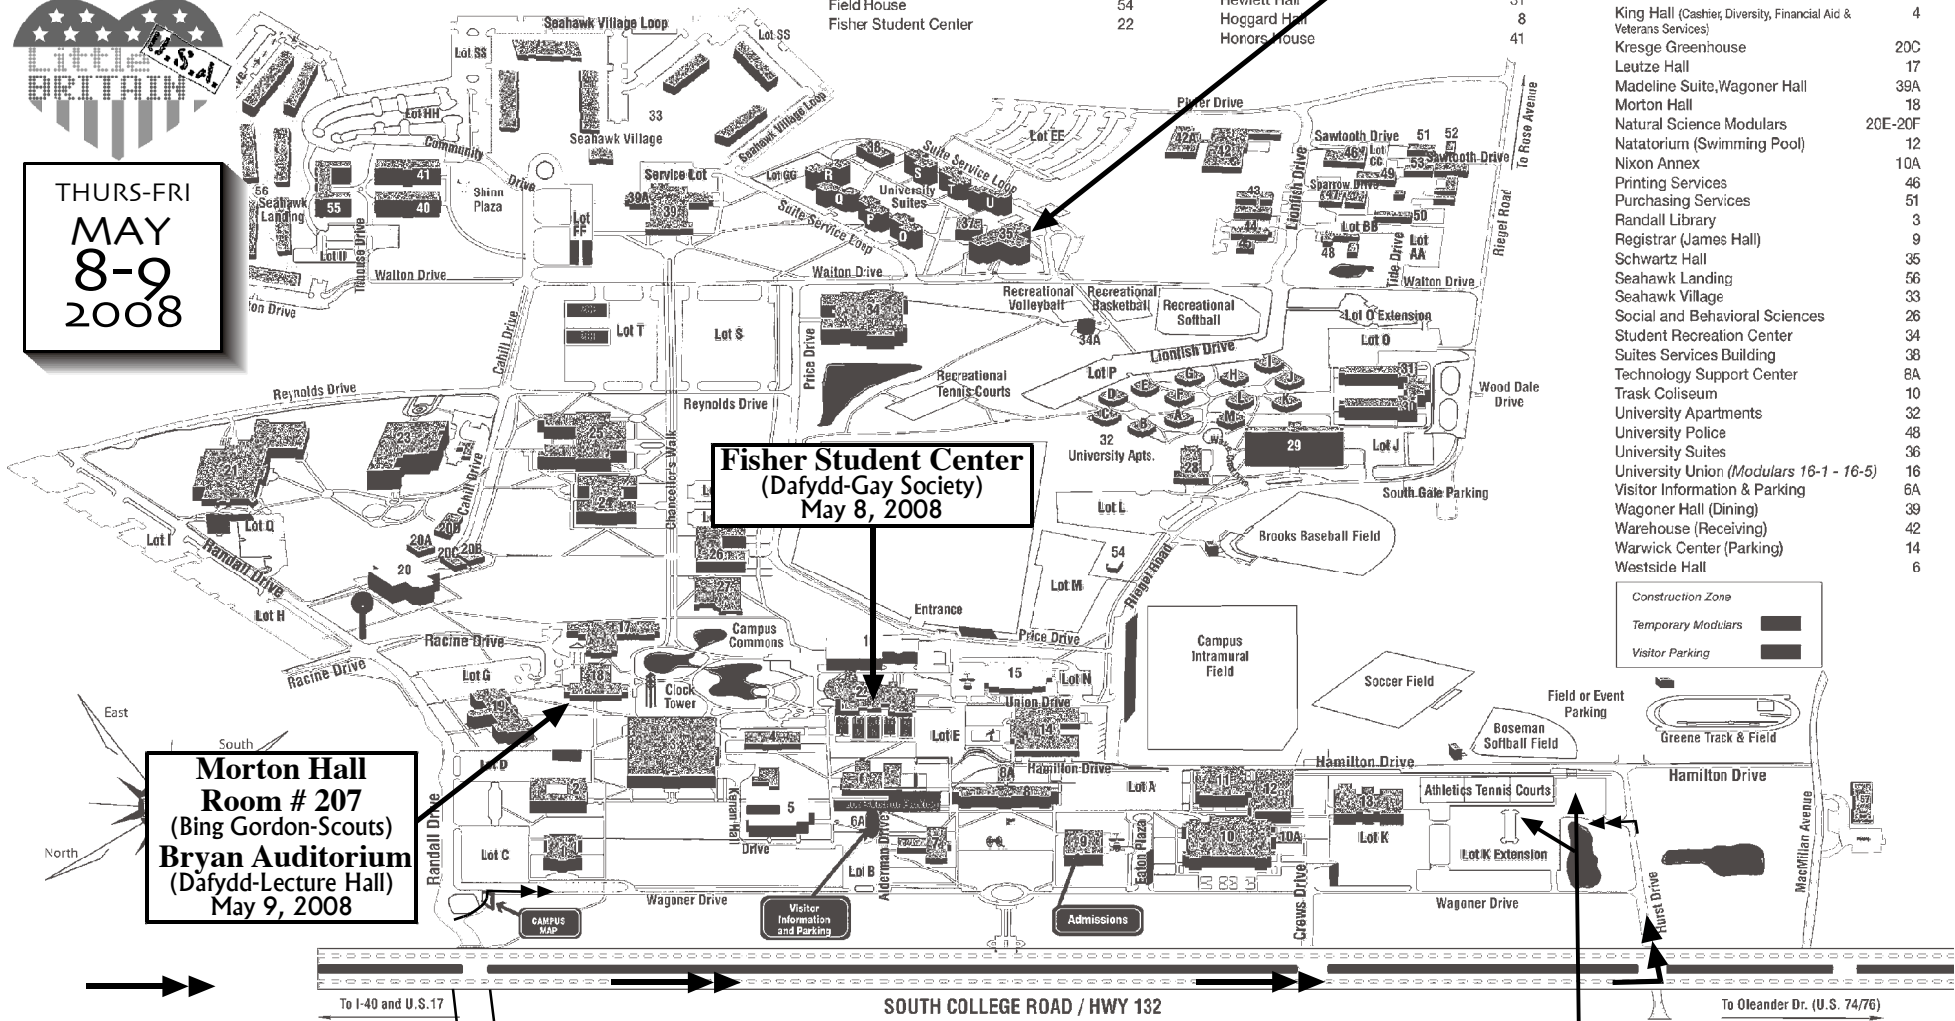

Belk Hall	28
Bookstore (Fisher Student Center)	22
Burney Center	15
Cameron Hall (Cameron School of Business)	24
Computer Information Systems Building	27

Cornerstone Hall	55
Cultural Arts Building	21
DeLoach Hall	2
Dobo Hall	25
Education Building (Watson School of Ed.)	23
Facilities	47
Field House	54
Fisher Student Center	22

Friday Annex (S)	20
Friday Hall	29
Galloway Hall	34A
Gazebo	30
Graham Hall	11
Harover Hall	31
Hewlett Hall	8
Hoggard Hall	41
Honors House	37

Housing and Residence Life	37
Information, Visitors	6A
International House	40
Isaac Bear Early College High School	57
James Hall (Admissions, Graduate School, Registrar)	9
Kenan Auditorium	1
Kenan Hall	5
King Hall (Cashier, Diversity, Financial Aid & Veterans Services)	4
Kresge Greenhouse	20C
Leutze Hall	17
Madeline Suite, Wagoner Hall	39A
Morton Hall	18
Natural Science Modularity	20E-20F
Natural Science (Swimming Pool)	12
Nixon Annex	10A
Printing Services	46
Purchasing Services	51
Randall Library	3
Registrar (James Hall)	9
Schwartz Hall	35
Seahawk Landing	56
Seahawk Village	33
Social and Behavioral Sciences	26
Student Recreation Center	34
Suites Services Building	38
Technology Support Center	8A
Trask Coliseum	10
University Apartments	32
University Police	48
University Suites	36
University Union (Modulars 16-1 - 16-5)	16A
Visitor Information & Parking	6A
Wagoner Hall (Dining)	39
Warehouse (Receiving)	42
Warwick Center (Parking)	14
Westside Hall	6

THURS-FRI
MAY
8-9
2008

**Fisher Student Center
(Dafydd-Gay Society)
May 8, 2008**

**Morton Hall
Room # 207
(Bing Gordon-Scouts)
Bryan Auditorium
(Dafydd-Lecture Hall)
May 9, 2008**

**Schwartz Residence
Hall (1st Floor)
(Dafydd-Noisy Neighbors)
May 8, 2008**

**LOT "K" EXTENSION
CAST & CREW PARKING
CATERING, BASE CAMP
"Everything you're lookin' for!"**

REVISED 5/06/08

To I-40 and U.S.17 SOUTH COLLEGE ROAD / HWY 132 To Oleander Dr. (U.S. 74/76)